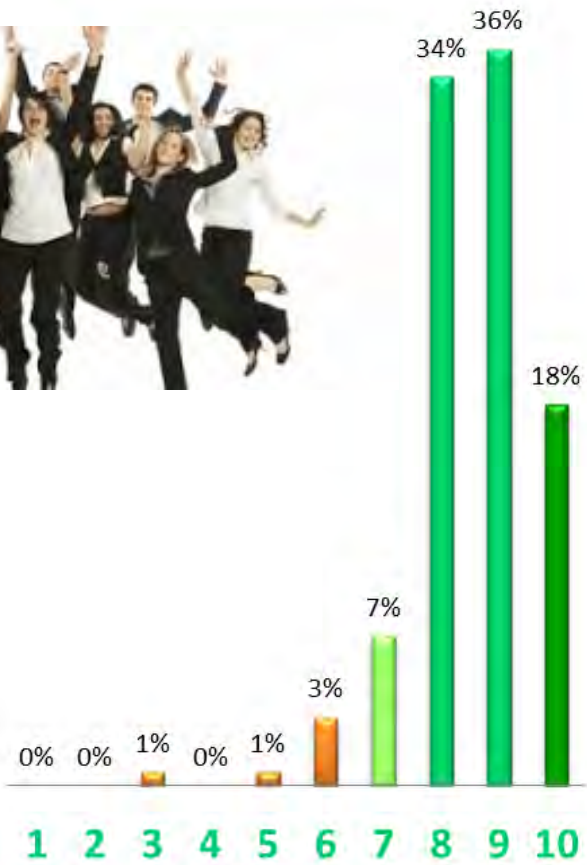

**Note globale 2016:
8,53 / 10**

Qualité de la prestation Conibi

Note moyenne

Note >=8 / 10

A yellow speech bubble with a white border and a tail pointing towards the bottom right. It contains the following text: