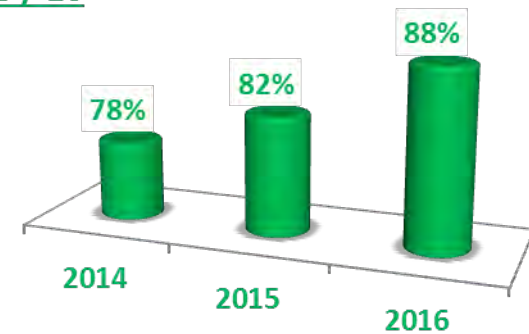

**Note globale 2016:
8,53 / 10**

Qualité de la prestation Conibi

Note moyenne

Note >=8 / 10

A yellow speech bubble with a white border and a tail pointing towards the bottom right. It contains the following text: